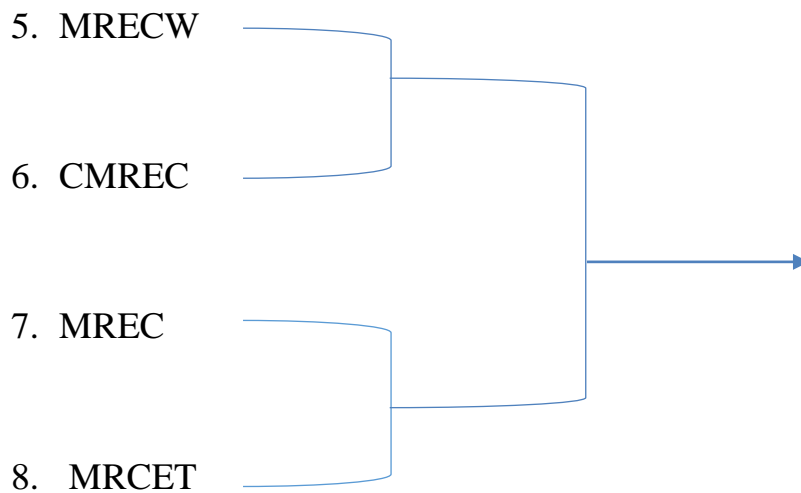

STATE LEVEL SPORTS MEET

CHESS- DRAW SHEET

MALLA REDDY ENGINEERING COLLEGE FOR WOMEN

(Autonomous Institution-UGC, Govt. of India)

Accredited by NBA & NAAC with 'A' Grade

Band-Excellent, National Ranking by ARIIA, MHRD, Govt. of India