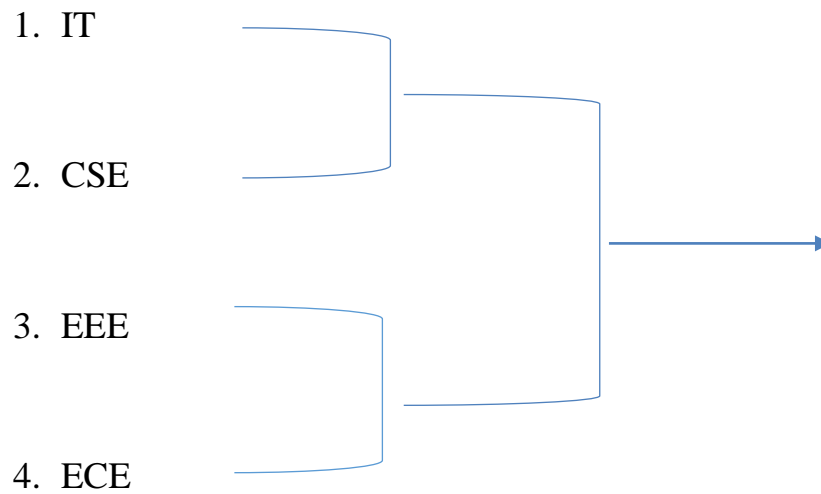

INTRA COLLEGE SPORTS MEET

TABLE TENNIS (DOUBLE)- DRAW SHEET

MALLA REDDY ENGINEERING COLLEGE FOR WOMEN

(Autonomous Institution-UGC, Govt. of India)

Accredited by NBA & NAAC with 'A' Grade

Band-Excellent, National Ranking by ARIIA, MHRD, Govt. of India