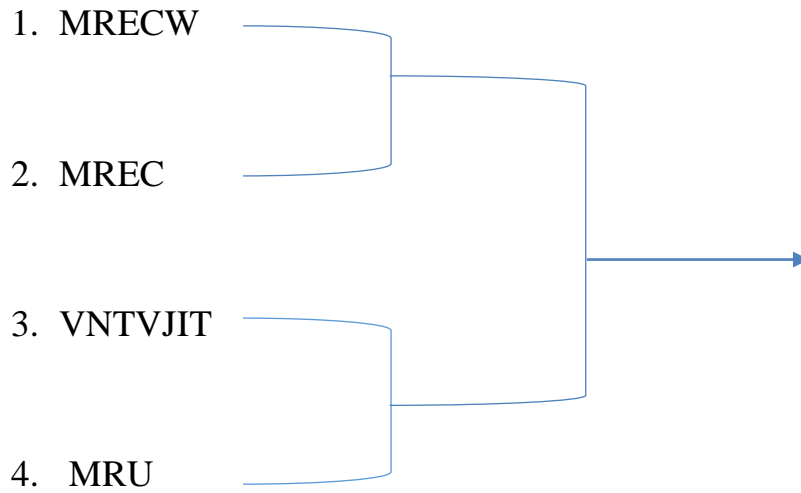

STATE LEVEL SPORTS MEET

TABLE TENNIS (DOUBLE)- DRAW SHEET

MALLA REDDY ENGINEERING COLLEGE FOR WOMEN

(Autonomous Institution-UGC, Govt. of India)

Accredited by NBA & NAAC with 'A' Grade

Band-Excellent, National Ranking by ARIIA, MHRD, Govt. of India