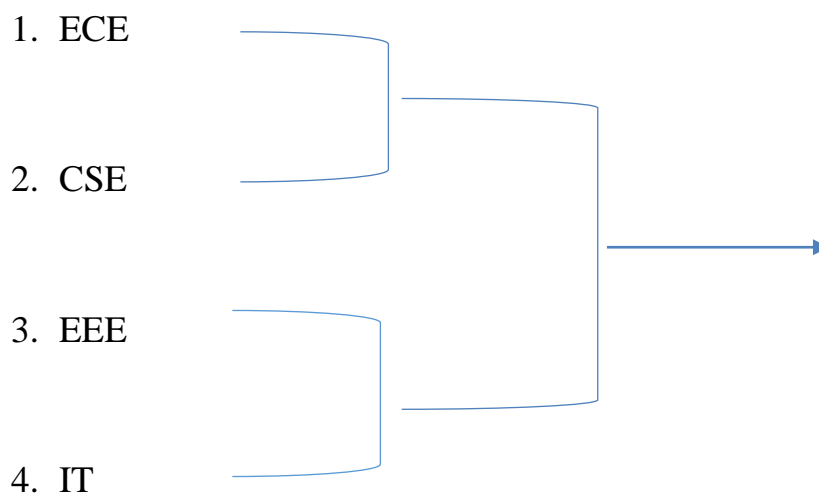

MALLA REDDY ENGINEERING COLLEGE FOR WOMEN

(Autonomous Institution-UGC, Govt. of India)

Accredited by NBA & NAAC with 'A' Grade

Band-Excellent, National Ranking by ARIIA, MHRD, Govt. of India

Approved by AICTE, Permanently Affiliated to JNTUH, ISO 9001:2015 Certified Institution

Maisammaguda, Dhulapally, Secunderabad 500100.

INTRA COLLEGE SPORTS MEET-2019

CARROMS - DRAW SHEET