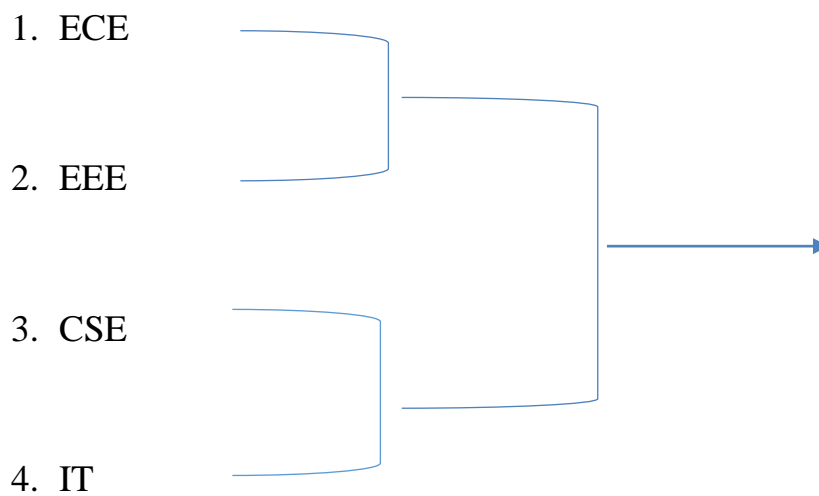

MALLA REDDY ENGINEERING COLLEGE FOR WOMEN

(Autonomous Institution-UGC, Govt. of India)

Accredited by NBA & NAAC with 'A' Grade

Band-Excellent, National Ranking by ARIIA, MHRD, Govt. of India

Approved by AICTE, Permanently Affiliated to JNTUH, ISO 9001:2015 Certified Institution

Maisammaguda, Dhulapally, Secunderabad 500100.

INTRA COLLEGE SPORTS MEET-2019

KHO-KHO- DRAW SHEET