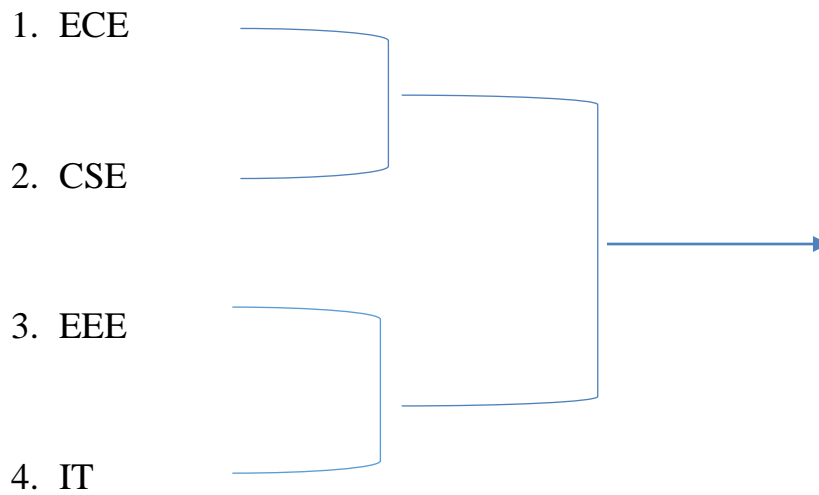

MALLA REDDY ENGINEERING COLLEGE FOR WOMEN

(Autonomous Institution-UGC, Govt. of India)

Accredited by NBA & NAAC with 'A' Grade

Band-Excellent, National Ranking by ARIIA, MHRD, Govt. of India

Approved by AICTE, Permanently Affiliated to JNTUH, ISO 9001:2015 Certified Institution

Maisammaguda, Dhulapally, Secunderabad 500100.

INTRA COLLEGE SPORTS MEET-2019

BASKET BALL- DRAW SHEET