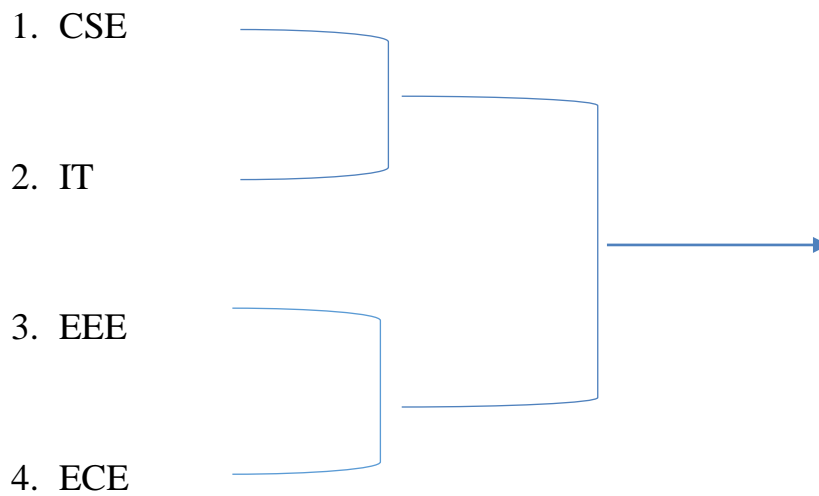

MALLA REDDY ENGINEERING COLLEGE FOR WOMEN

(Autonomous Institution-UGC, Govt. of India)

Accredited by NBA & NAAC with 'A' Grade

Band-Excellent, National Ranking by ARIIA, MHRD, Govt. of India

Approved by AICTE, Permanently Affiliated to JNTUH, ISO 9001:2015 Certified Institution

Maisammaguda, Dhulapally, Secunderabad 500100.

INTRA COLLEGE SPORTS MEET-2019

KABADDI- DRAW SHEET