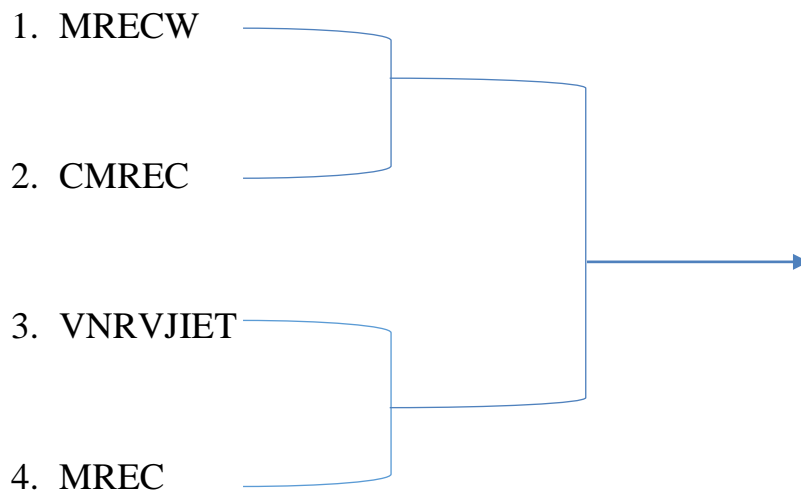

TECH TROPHY-2K19

STATE LEVEL SPORTS MEET

THROW BALL- DRAW SHEET

MALLA REDDY ENGINEERING COLLEGE FOR WOMEN

(Autonomous Institution-UGC, Govt. of India)

Accredited by NBA & NAAC with 'A' Grade

Band-Excellent, National Ranking by ARIIA, MHRD, Govt. of India