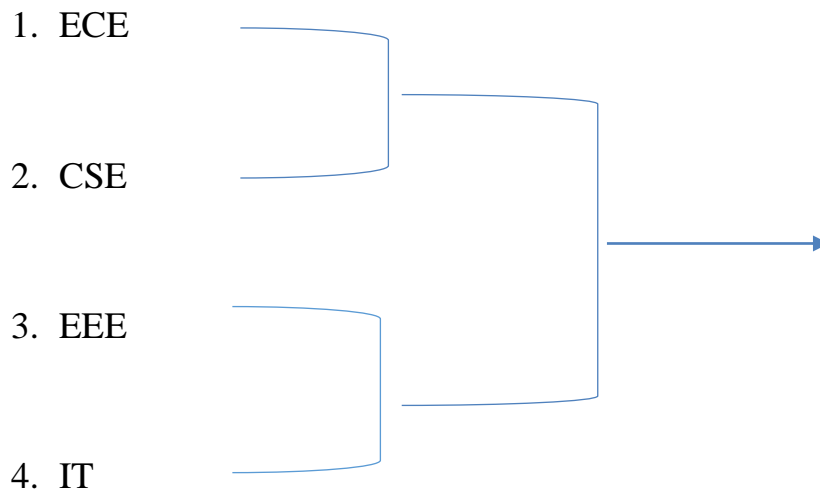

Maisammaguda, Dhulapally, Secunderabad 500100.

INTRA COLLEGE SPORTS MEET-2019

THROWBALL- DRAW SHEET

MALLA REDDY ENGINEERING COLLEGE FOR WOMEN

(Autonomous Institution-UGC, Govt. of India)

Accredited by NBA & NAAC with 'A' Grade