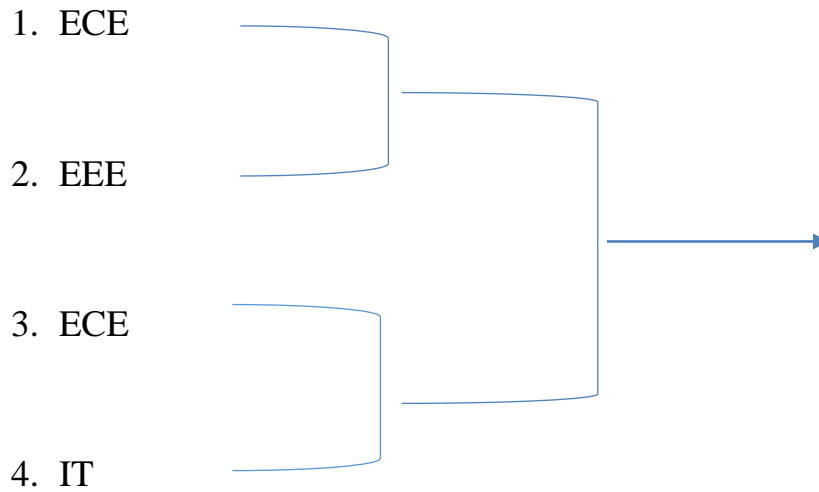

MALLA REDDY ENGINEERING COLLEGE FOR WOMEN

(Autonomous Institution-UGC, Govt. of India)

Accredited by NBA & NAAC with 'A' Grade

Band-Excellent, National Ranking by ARIIA, MHRD, Govt. of India

Approved by AICTE, Permanently Affiliated to JNTUH, ISO 9001:2015 Certified Institution

Maisammaguda, Dhulapally, Secunderabad 500100.

INTRA COLLEGE SPORTS MEET-2019

CHESS- DRAW SHEET