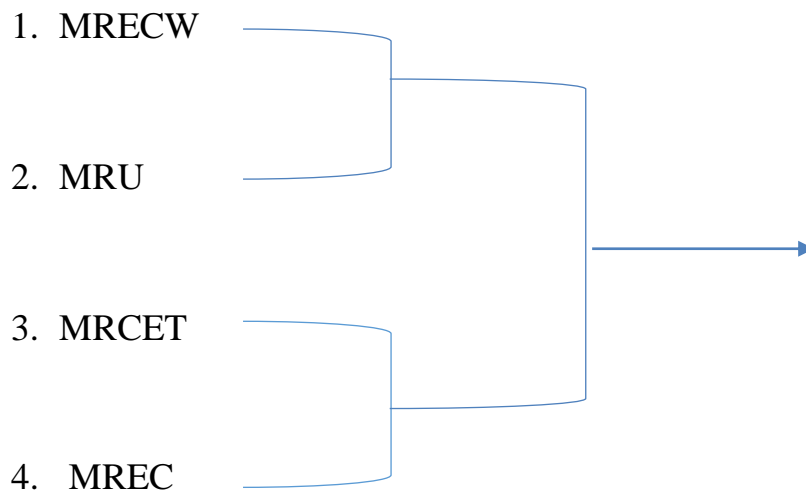

MALLA REDDY ENGINEERING COLLEGE FOR WOMEN

(Autonomous Institution-UGC, Govt. of India)

Accredited by NBA & NAAC with 'A' Grade

Band-Excellent, National Ranking by ARIIA, MHRD, Govt. of India

Approved by AICTE, Permanently Affiliated to JNTUH, ISO 9001:2015 Certified Institution

Maisammaguda, Dhulapally, Secunderabad 500100.

TECH TROPHY-2K19

STATE LEVEL SPORTS MEET

TABLE TENNIS (SINGLE)- DRAW SHEET