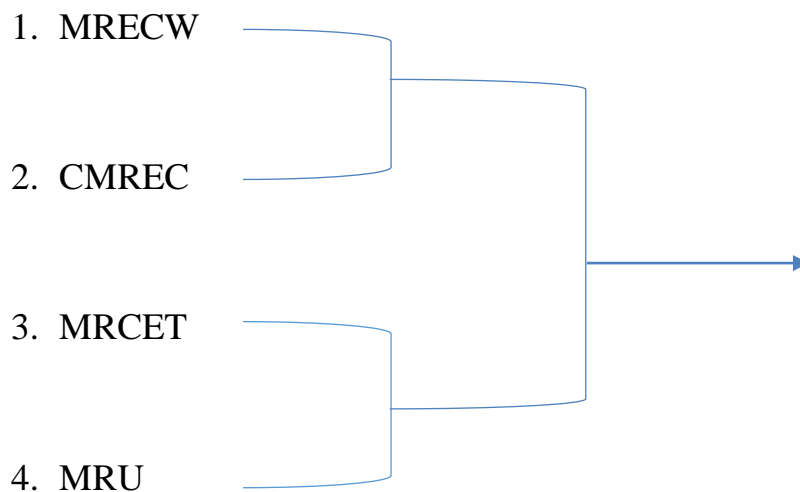

MALLA REDDY ENGINEERING COLLEGE FOR WOMEN

(Autonomous Institution-UGC, Govt. of India)

Accredited by NBA & NAAC with 'A' Grade

Band-Excellent, National Ranking by ARIIA, MHRD, Govt. of India

Approved by AICTE, Permanently Affiliated to JNTUH, ISO 9001:2015 Certified Institution

Maisammaguda, Dhulapally, Secunderabad 500100.

TECH TROPHY-2K19

STATE LEVEL SPORTS MEET

VALLEY BALL- DRAW SHEET