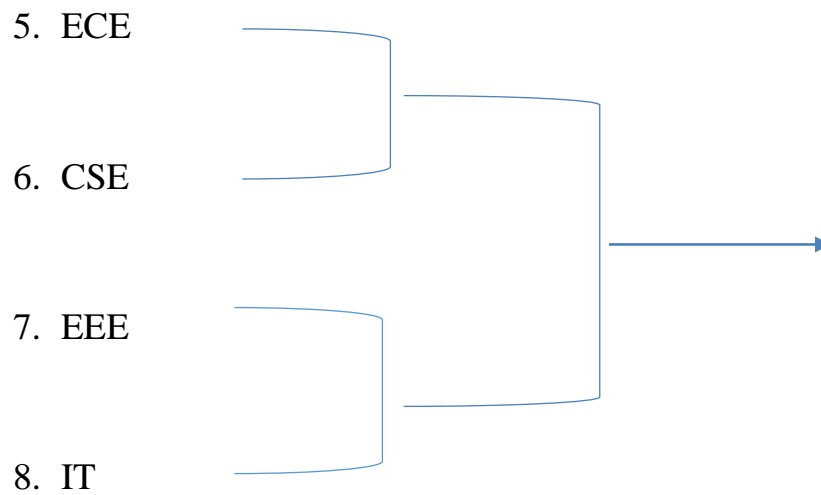

Maisammaguda, Dhulapally, Secunderabad 500100.

INTRA COLLEGE SPORTS MEET-2019

TABLE TENNIS (SINGLES)- DRAW SHEET

MALLA REDDY ENGINEERING COLLEGE FOR WOMEN

(Autonomous Institution-UGC, Govt. of India)

Accredited by NBA & NAAC with 'A' Grade